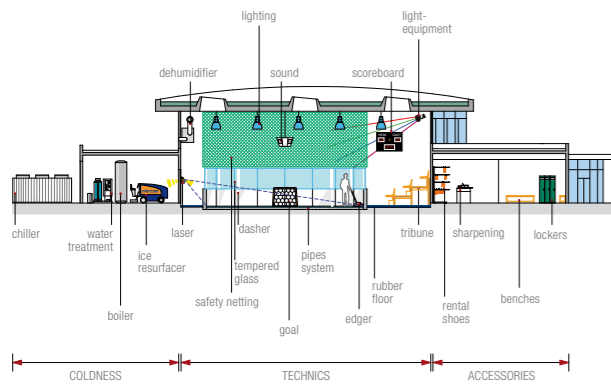

rapid ice dismantling...

the area can be cleared of everything within 24 hours

sharpening machines...

easy and totally automatic functions for perfectly maintained skates

ice skating rinks permanent

Permanent installations

We project and realize permanent ice rinks, offering advanced customer orientated solutions in terms of technologies, materials, quality and safety.

From a classic installation with concrete to innovative solutions like mobile systems, multipurpose systems with asphalt or turf, we are the specialist offering the perfect solution for every need.