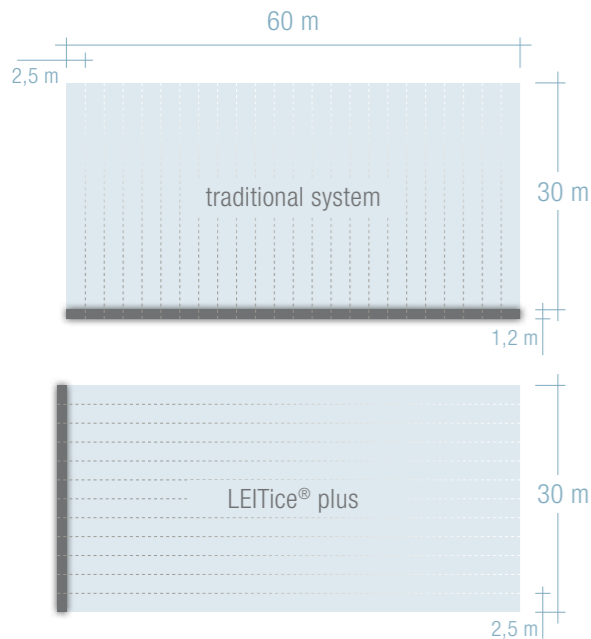

ice skating rinks permanent

Advantages LEITice® plus

- -30% cost optimisation
- -50% of boxes
- -40% installation time
- +100% flow optimisation
- +25% accessibility (free long sides)

mobile...

we define it permanent mobile if you only have to install the mat system manually, if needed